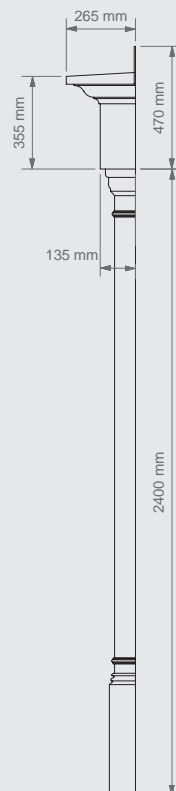

CLEAR TOP - ARCHED

Front elevation

Side elevation

Product Code	A = Length (mm)	B = Projection (mm)
NDGR021255	1,250	530
NDGR021275	1,250	750
NDGR021555	1,500	530
NDGR021575	1,500	750
NDGR021955	1,950	530
NDGR021975	1,950	750

A stylish flat canopy with classical beveling to its lower edges, a white base and reproduction lead effect roof and upstand. Supplied with brackets and all fixings.

Product Code: **NDGR0102KN**

W: **1650** D: **521** H: **205** (excluding brackets & upstand)

The Pilaster units are 2.4m high and fit around an exterior door of standard height and width.

Product Code: **NDGR0101PL**

Overall Door Head Dimensions in mm

SIZE W: **1850** D: **265** H: **355** (excluding upstand)

Pilaster Dimensions in mm

SIZE D: **250** H: **2400**

Classic Georgian detailing

Front elevation

Side elevation

Auxiliary view

NORTHUMBERLAND
DOUBLE GLAZING REPAIRS
DOOR CANOPIES

HIGH QUALITY DOOR CANOPIES