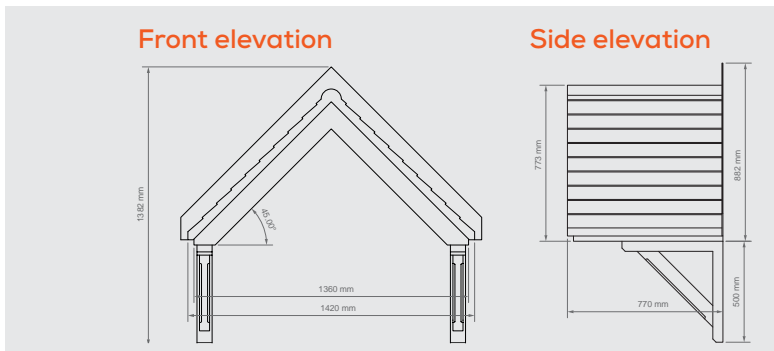

Front elevation

Side elevation

Auxiliary view

DOUBLE TOP – OPEN

Double pitch, open, tile effect canopy with gallows brackets.

A traditional double pitched / apex style GRP canopy with matching gallows brackets made from quality recycled PVC material that comes with all required fixings. The underside has a fluted or mock panel effect and the plain tile effect roof section is available in three different colours with a fixing upstand around the back face that mimics lead flashing.

SIZE

W: 1420 D: 770 H: 773 (excluding brackets & upstand)

BRACKETS: H: 500

Colour	Code
Terracotta	NDGR0101TR
Grey	NDGR0102SG
Brown	NDGR0103NB

DOUBLE TOP - SUNRISE

Double pitch, sunrise, tile effect canopy with gallows brackets.