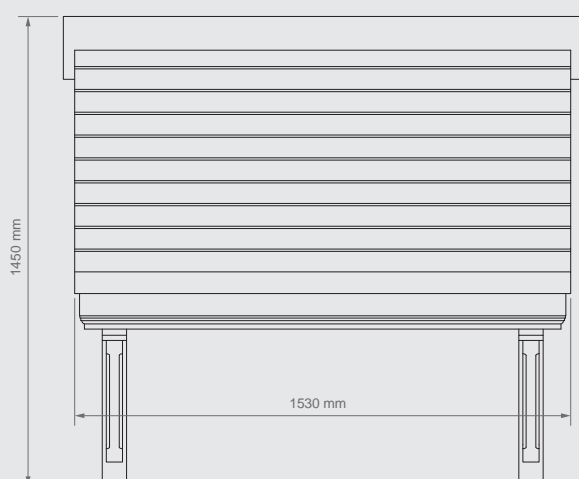

Front elevation