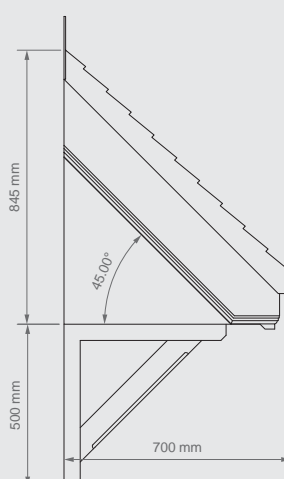

Side elevation