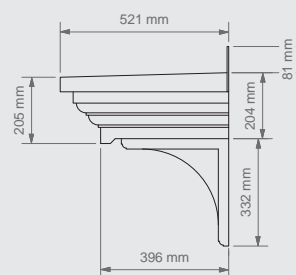

Product Code: **NDGR0101IF**

SIZE W: **1560** D: **550** H: **170** (excluding upstand)

Beveled lower edge with plank detail

Front elevation

Side elevation

Classic beveling

FLAT TOP - DEEP

Stylish, classic Flat Top canopy with reproduction lead roof and brackets

BRACKETS: H: **332**

Front elevation

Side elevation

BIG TOP

Door Surround with Flat Top Style door head

The Big Top is an impressive door surround that will transform the look of a house. GRP is a durable, low maintenance material that allows the front of the house to be transformed rapidly and easily. The Big Top comes with a full internal framework and all the fixings required to complete the installation.

The Pilaster units are 2.4m high and fit around an exterior door of standard height and width.

Product Code: **NDGR0101PL**

Overall Door Head Dimensions in mm

SIZE W: **1850** D: **265** H: **355** (excluding upstand)

Pilaster Dimensions in mm

SIZE D: **250** H: **2400**

Classic Georgian detailing

Front elevation

Side elevation

Auxiliary view

NORTHUMBERLAND
DOUBLE GLAZING REPAIRS
DOOR CANOPIES

HIGH QUALITY DOOR CANOPIES