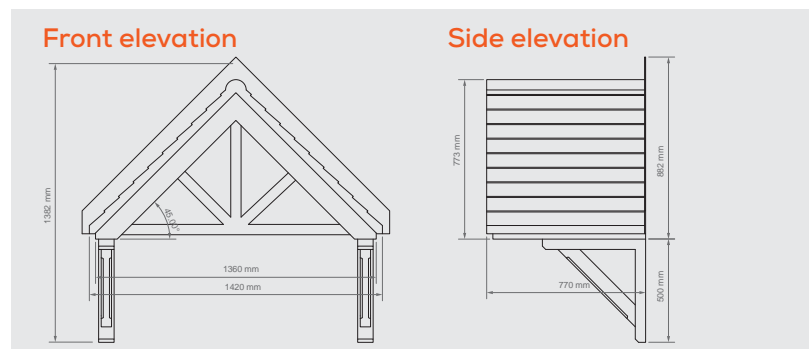

DOUBLE TOP – OPEN

Double pitch, open, tile effect canopy with gallows brackets.

A traditional double pitched / apex style GRP canopy with matching gallows brackets made from quality recycled PVC material that comes with all required fixings. The underside has a fluted or mock panel effect and the plain tile effect roof section is available in three different colours with a fixing upstand around the back face that mimics lead flashing.

SIZE

W: 1420 D: 770 H: 773 (excluding brackets & upstand)

BRACKETS: H: 500

Colour	Code
Terracotta	NDGR0101TR
Grey	NDGR0102SG
Brown	NDGR0103NB

DOUBLE TOP - SUNRISE

Double pitch, sunrise, tile effect canopy with gallows brackets.

An elegant double pitched / apex style GRP canopy with a spoked or sunrise effect front section. Matching gallows brackets are included, made from quality recycled PVC material. All required fixings are included. The underside has a mock timber boarding effect and the plain tile effect roof section is available in three different colours with a fixing upstand around the back face that mimics lead flashing.

SIZE

W: 1420 D: 770 H: 773 (excluding brackets & upstand)

BRACKETS: H: 500

Colour	Code
Terracotta	NDGRS0101TR
Grey	NDGRS0102SG
Brown	NDGRS0103NB