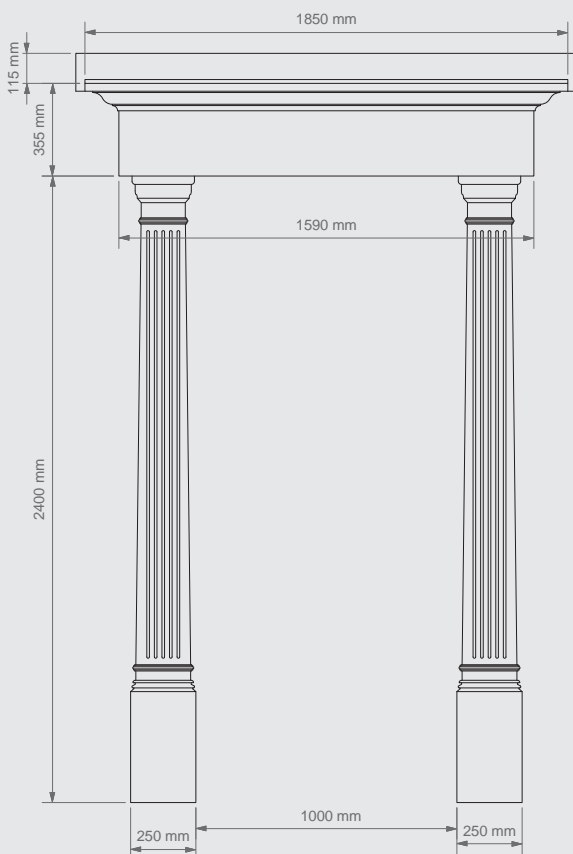

BRACKETS: H: **332**

Front elevation

Side elevation

BIG TOP

Door Surround with Flat Top Style door head

The Big Top is an impressive door surround that will transform the look of a house. GRP is a durable, low maintenance material that allows the front of the house to be transformed rapidly and easily. The Big Top comes with a full internal framework and all the fixings required to complete the installation.

The Pilaster units are 2.4m high and fit around an exterior door of standard height and width.

Product Code: **NDGR0101PL**

Overall Door Head Dimensions in mm

SIZE W: **1850** D: **265** H: **355** (excluding upstand)

Pilaster Dimensions in mm

SIZE D: **250** H: **2400**

Classic Georgian detailing

Front elevation

Side elevation

Auxiliary view

NORTHUMBERLAND
DOUBLE GLAZING REPAIRS
DOOR CANOPIES

HIGH QUALITY DOOR CANOPIES