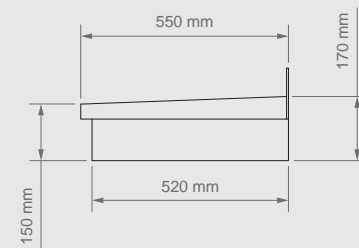

Product Code: **NDGR0101IF**

SIZE W: **1560** D: **550** H: **170** (excluding upstand)

Beveled lower edge with plank detail

Front elevation

Side elevation

Classic beveling

FLAT TOP - DEEP

Stylish, classic Flat Top canopy with reproduction lead roof and brackets