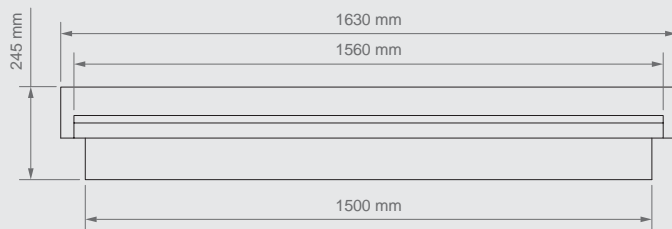

Product Code: **NDGR0101IF**

SIZE W: **1560** D: **550** H: **170** (excluding upstand)

Beveled lower edge with plank detail

Front elevation

Side elevation

Classic beveling

FLAT TOP - DEEP

Stylish, classic Flat Top canopy with reproduction lead roof and brackets