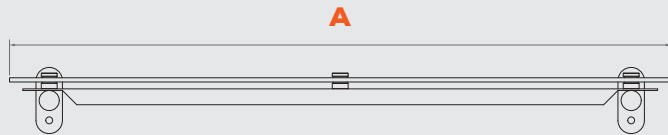

CLEAR TOP - ARCHED

Tough, 8mm polycarbonate and stainless steel fixings

CLEAR TOP - FLAT

CLEAR TOP - FLAT

Front elevation

Side elevation

Product Code	A = Length (mm)	B = Projection (mm)
NDGR011255	1,250	530
NDGR011275	1,250	750
NDGR011555	1,500	530
NDGR011575	1,500	750
NDGR011955	1,950	530
NDGR011975	1,950	750

CLEAR TOP - ARCHED

Front elevation

Side elevation

Product Code	A = Length (mm)	B = Projection (mm)
NDGR021255	1,250	530
NDGR021275	1,250	750
NDGR021555	1,500	530
NDGR021575	1,500	750
NDGR021955	1,950	530
NDGR021975	1,950	750