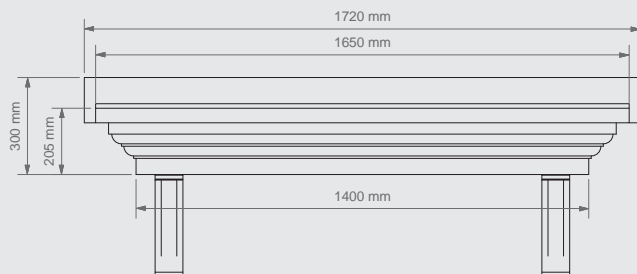

FLAT TOP - DEEP

Stylish, classic Flat Top canopy with reproduction lead roof and brackets

A stylish flat canopy with classical beveling to its lower edges, a white base and reproduction lead effect roof and upstand. Supplied with brackets and all fixings.

Product Code: **NDGR0102KN**

W: **1650** D: **521** H: **205** (excluding brackets & upstand)

BRACKETS: H: **332**

Front elevation