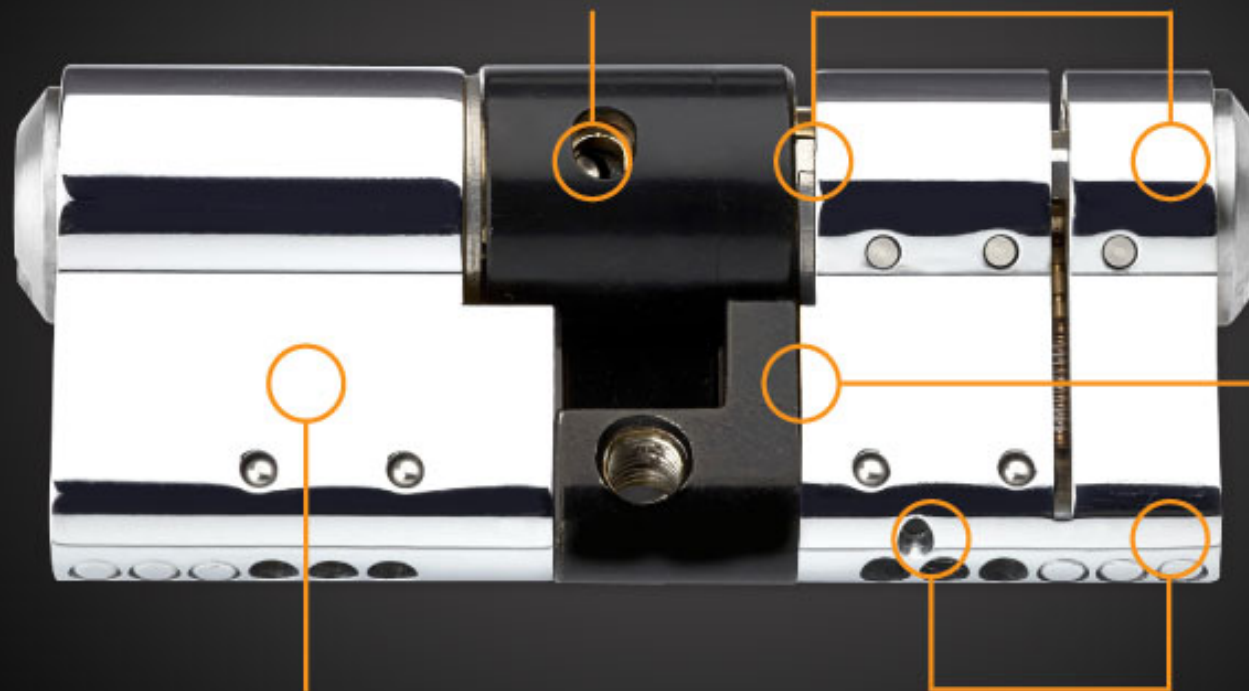

Northumberland
Double Glazing Repairs
07733 111566

Solid Inner

Provides maximum strength if attacked on the outside

Drill Protection

11 anti-drill zones

Bump Protection

Bump pin to prevent lock bumping

Trap pins

Advanced anti-pick system

ABS ATTACK™ Series

Patented Active Cam™ Technology
Keeps the door locked if attacked

2x Break Zones
Sacrificed when snapped

Solid Inner
Provides maximum strength if
attacked on the outside

Drill Protection
11 anti-drill zones

Snap Guardian
Made from
Molybdenum -
20% stronger than
Steel